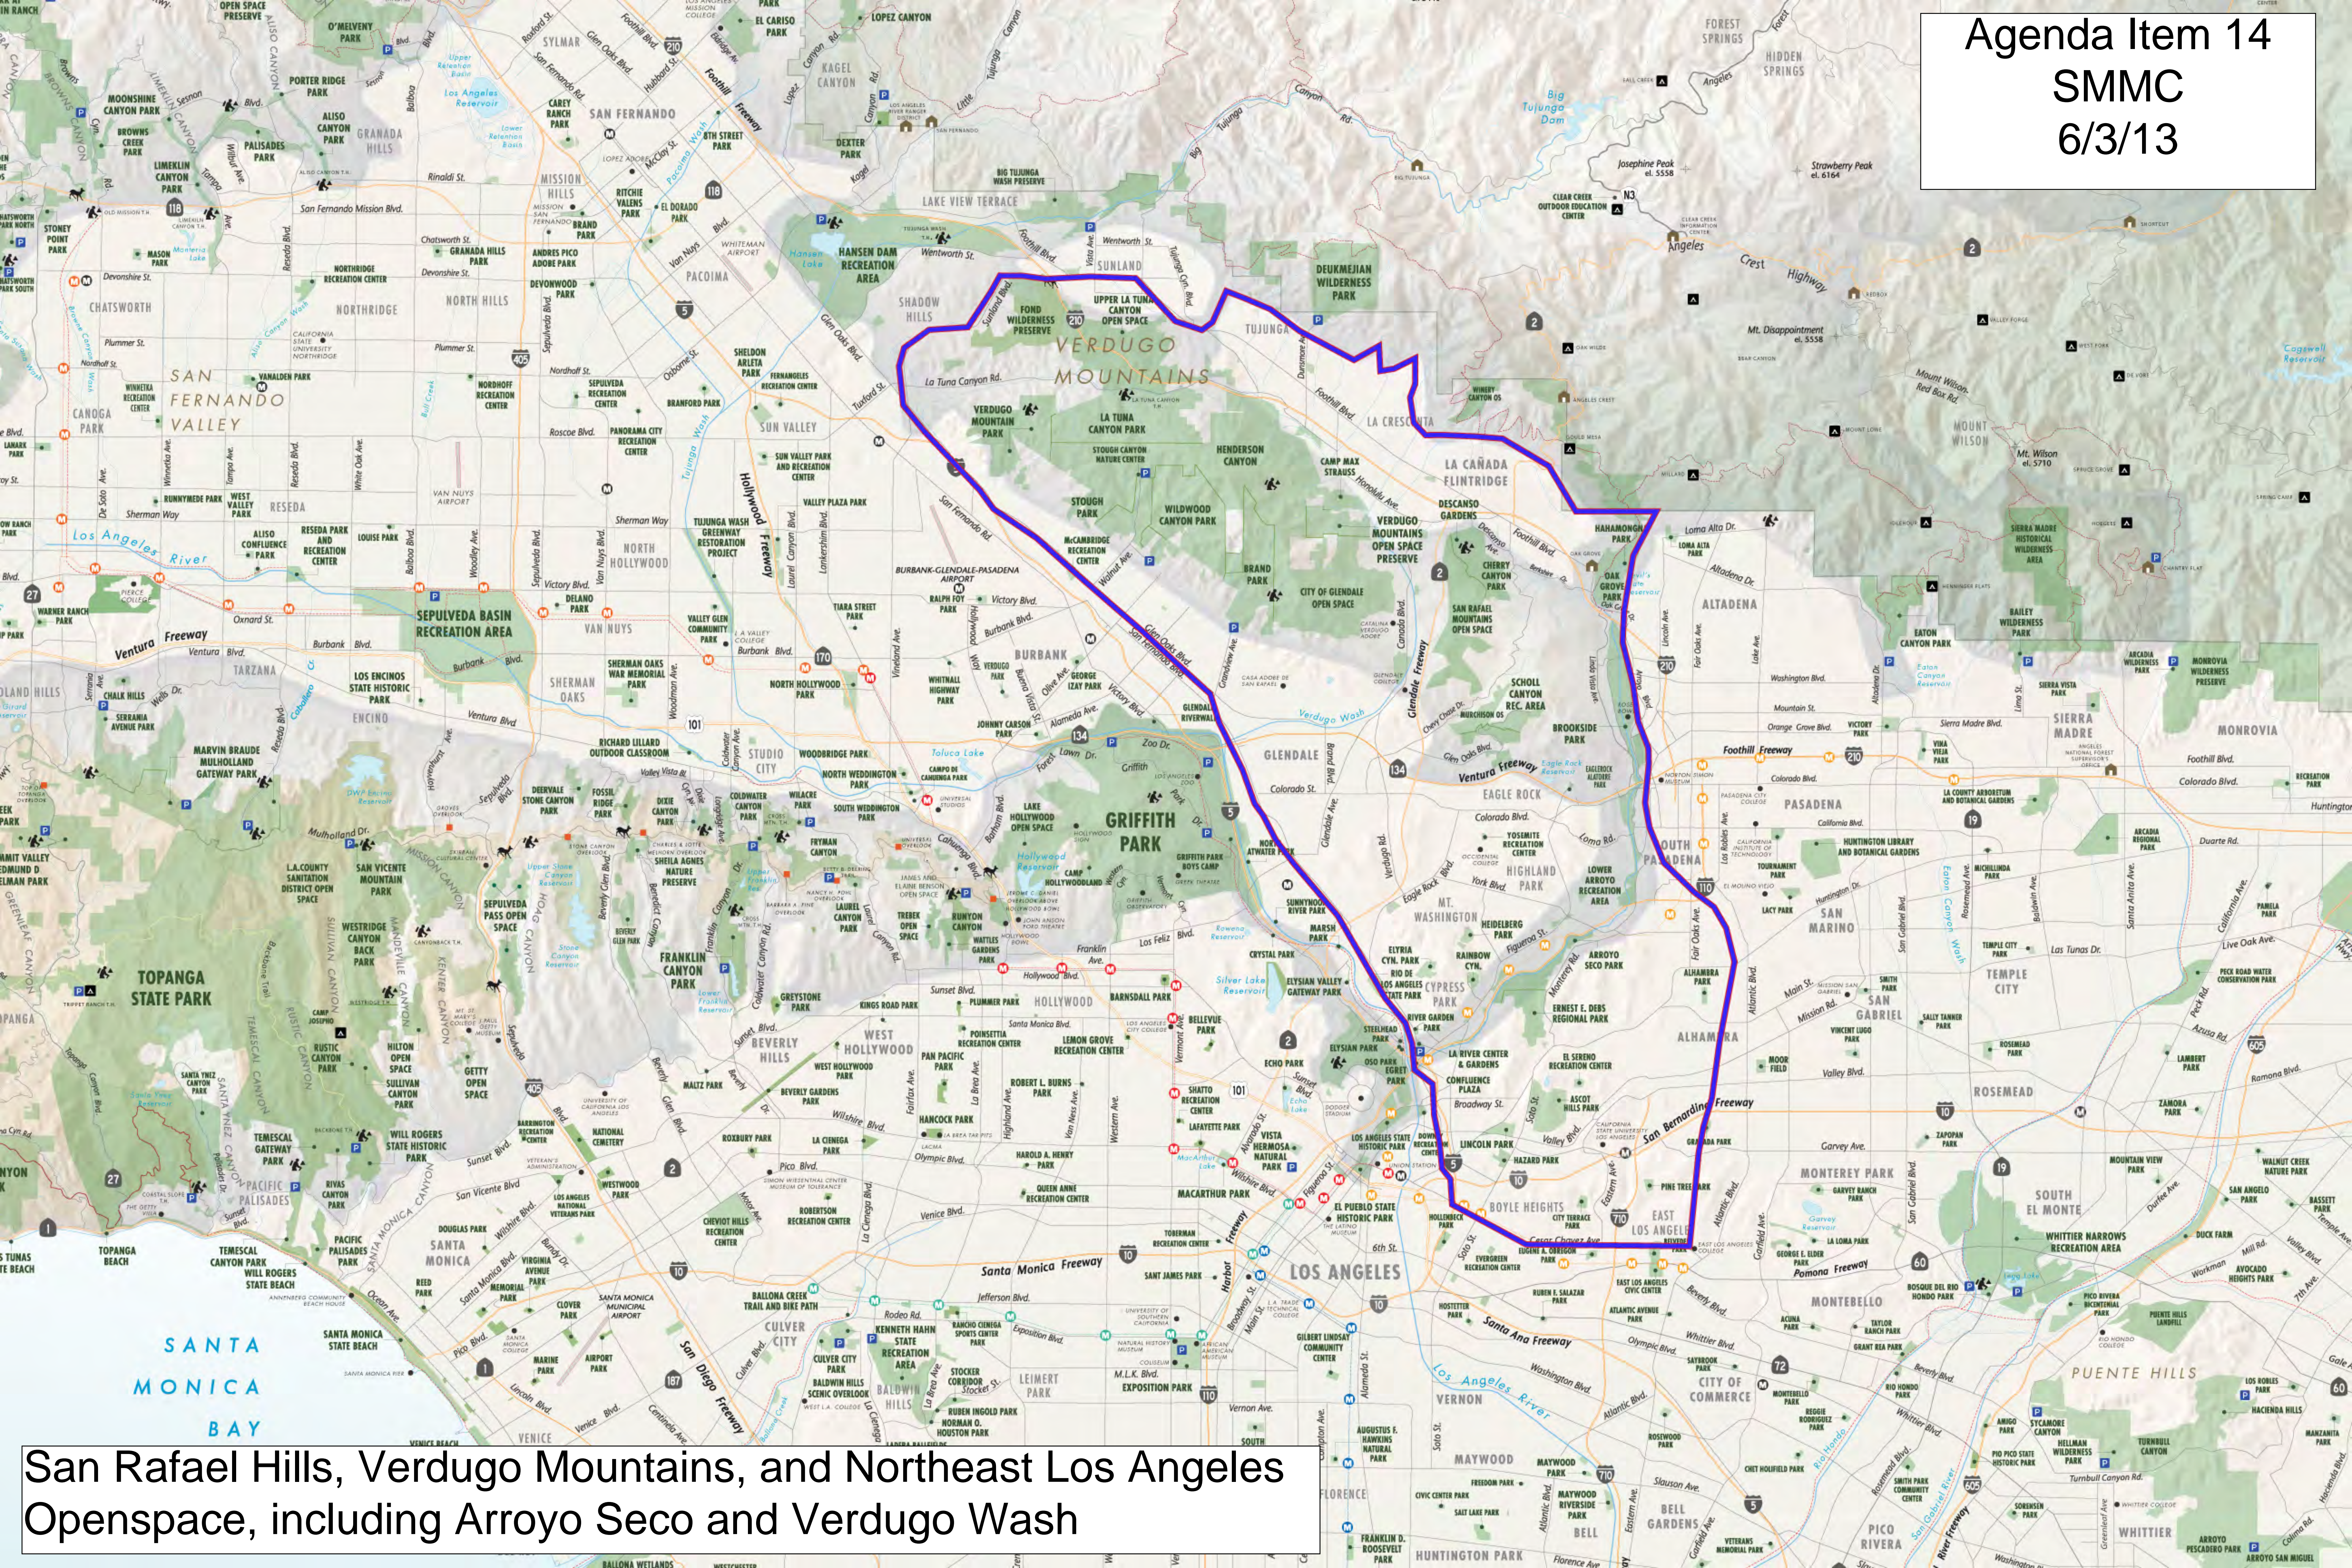

Agenda Item 14
SMMC
6/3/13

San Rafael Hills, Verdugo Mountains, and Northeast Los Angeles
Openspace, including Arroyo Seco and Verdugo Wash