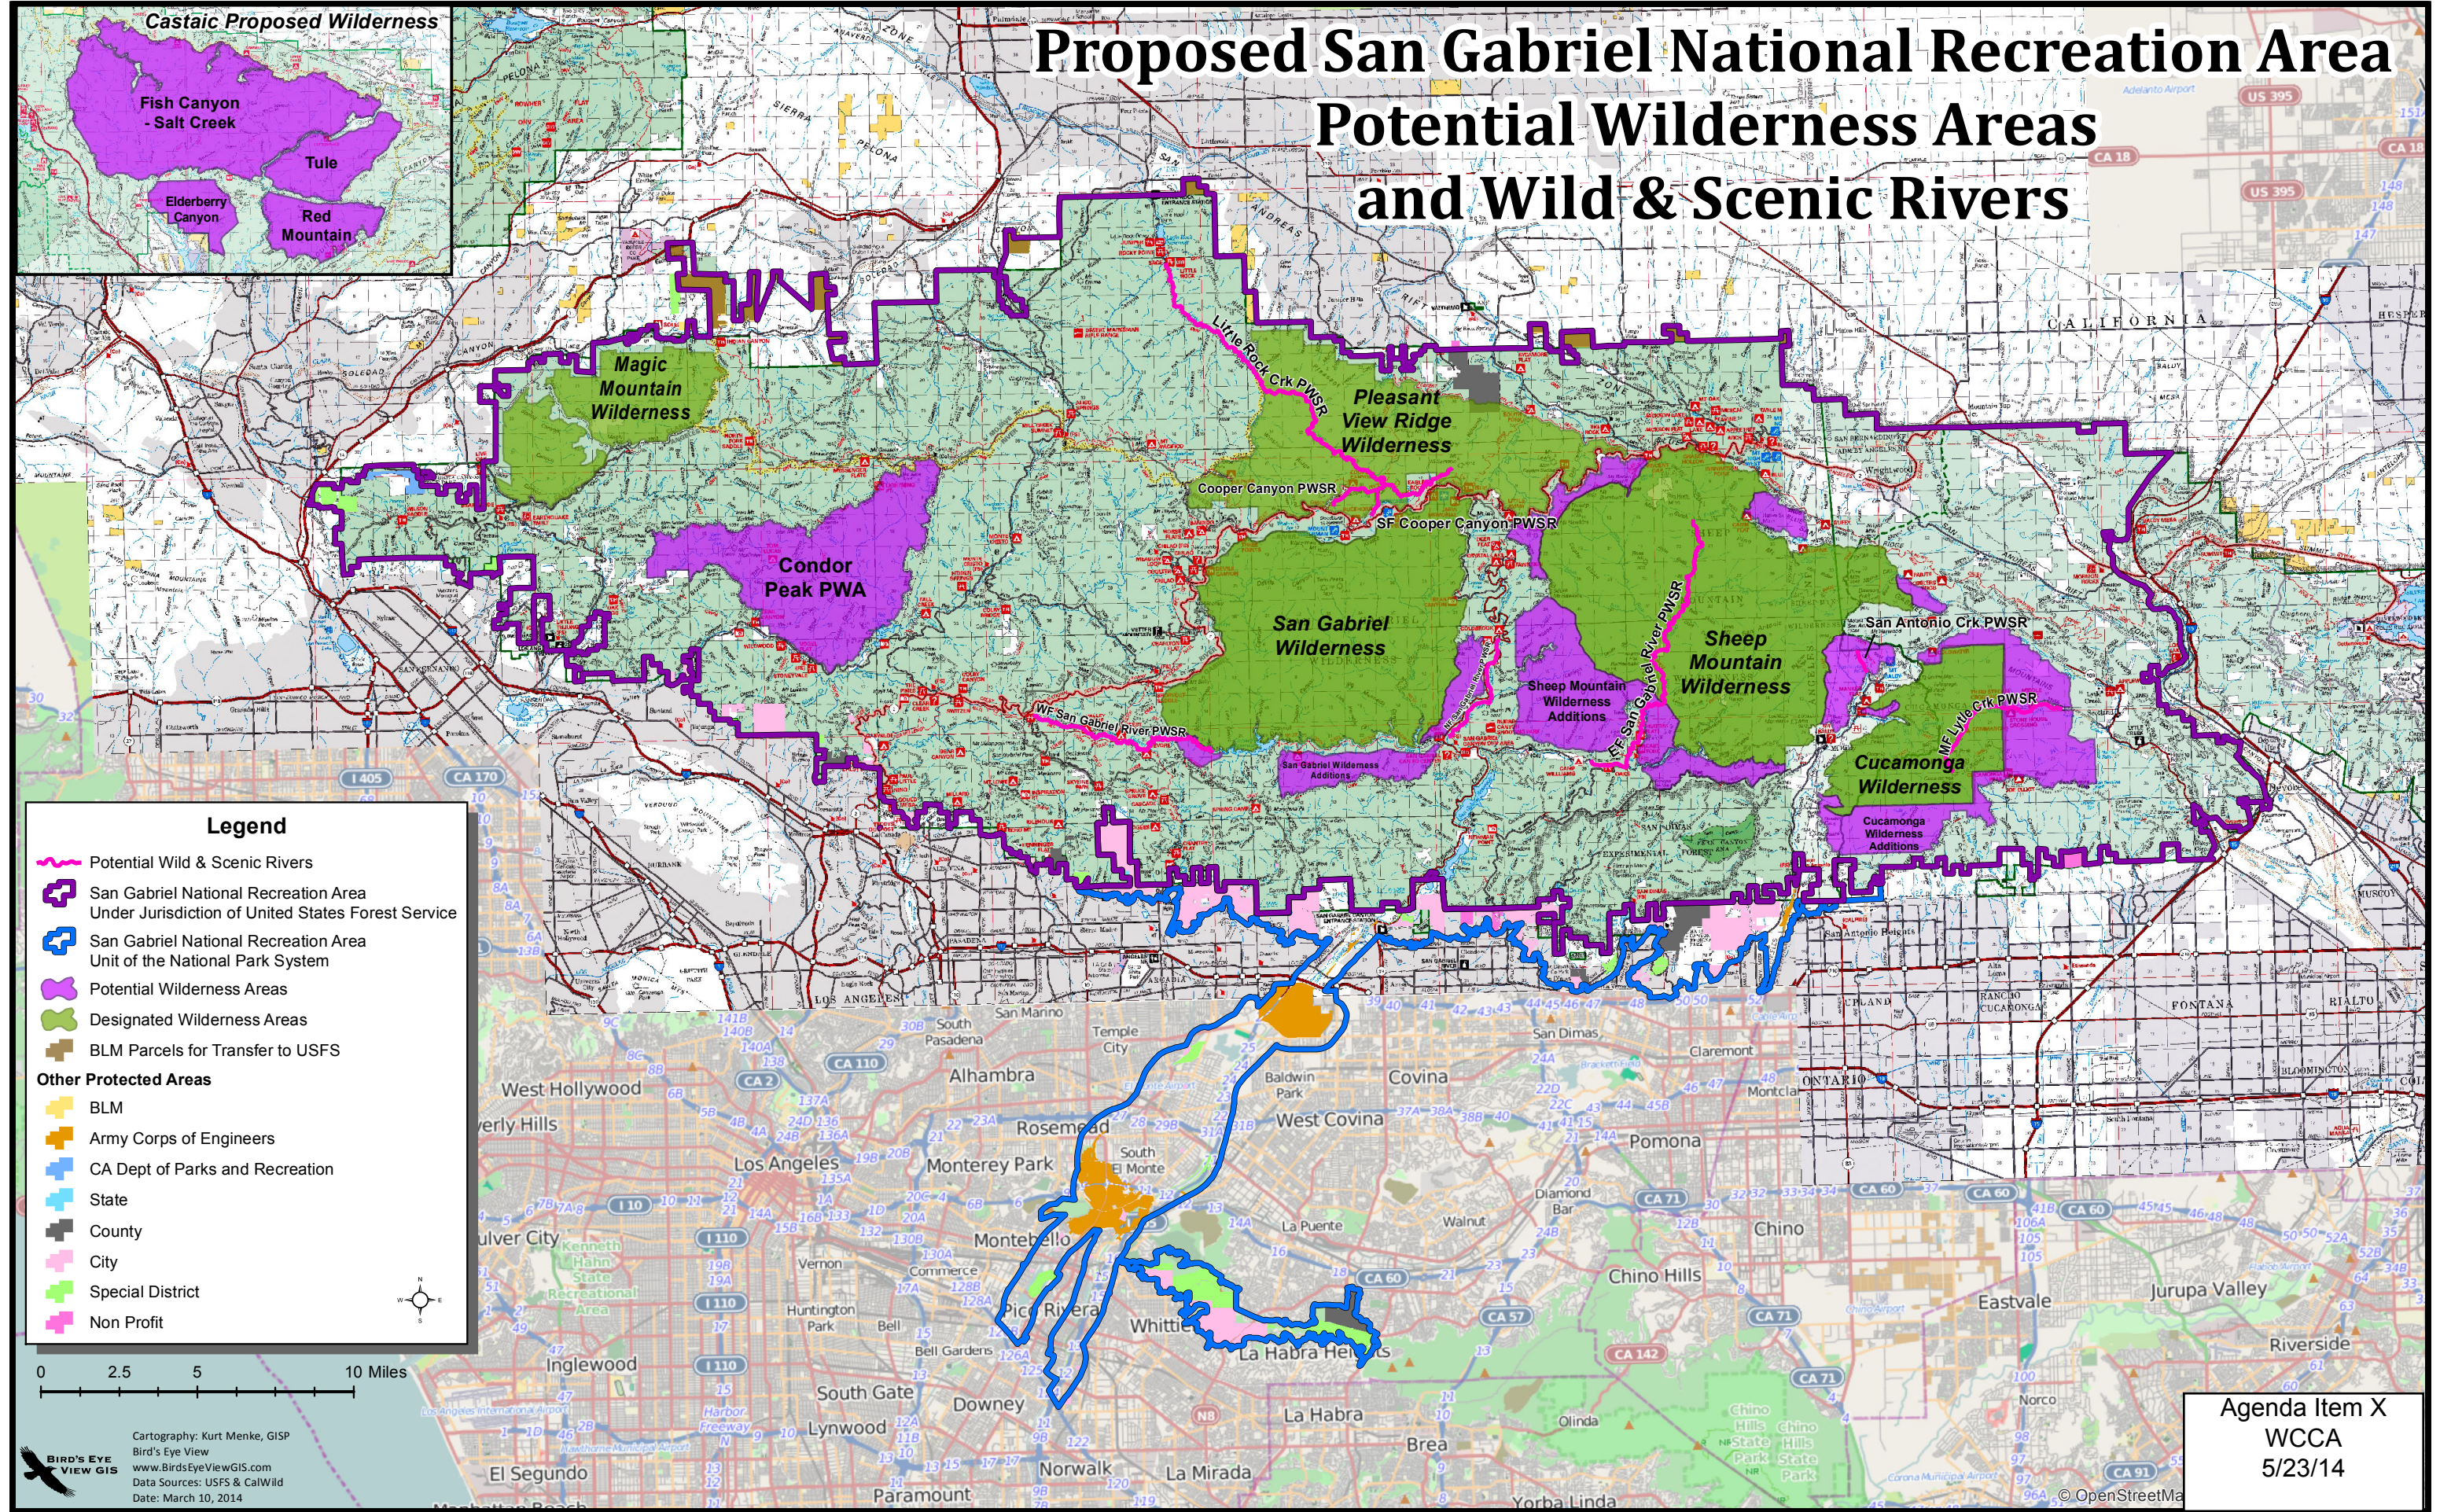

Proposed San Gabriel National Recreation Area Potential Wilderness Areas and Wild & Scenic Rivers

Legend

- Potential Wild & Scenic Rivers
- San Gabriel National Recreation Area Under Jurisdiction of United States Forest Service
- San Gabriel National Recreation Area Unit of the National Park System
- Potential Wilderness Areas
- Designated Wilderness Areas
- BLM Parcels for Transfer to USFS

Agenda Item X
 WCCA
 5/23/14

© OpenStreetMap