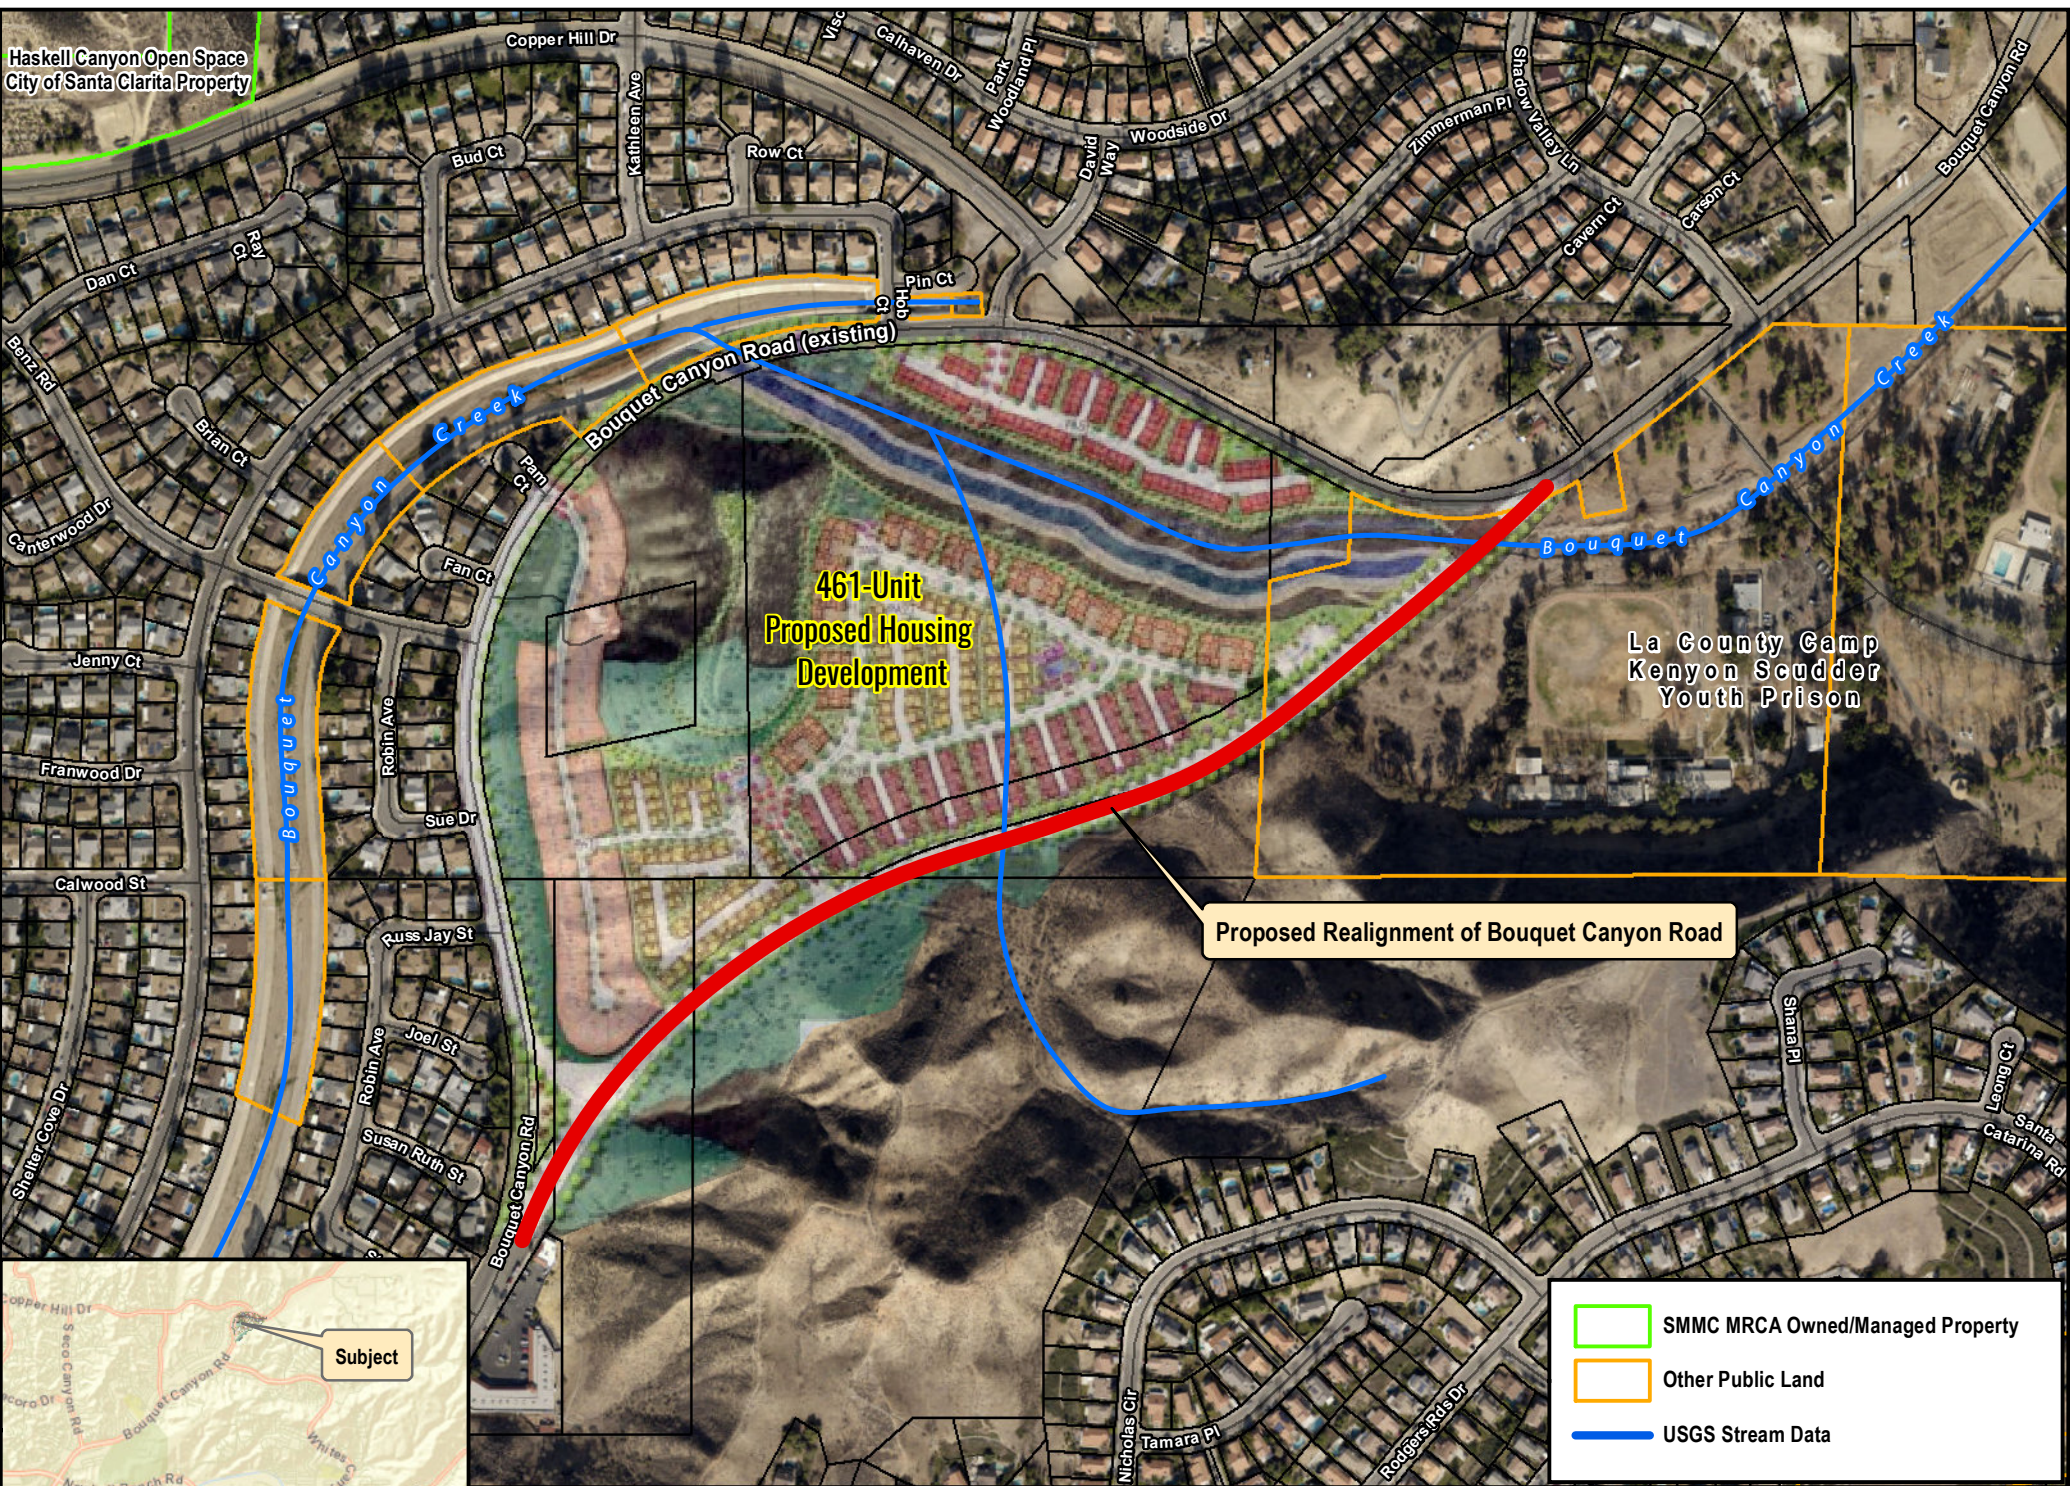

Haskell Canyon Open Space
City of Santa Clarita Property

461-Unit
Proposed Housing
Development

La County Camp
Kenyon Scudder
Youth Prison

Proposed Realignment of Bouquet Canyon Road

-  SMMC MRCA Owned/Managed Property
-  Other Public Land
-  USGS Stream Data

Agenda Item 9(a)
SMMC
3/25/19